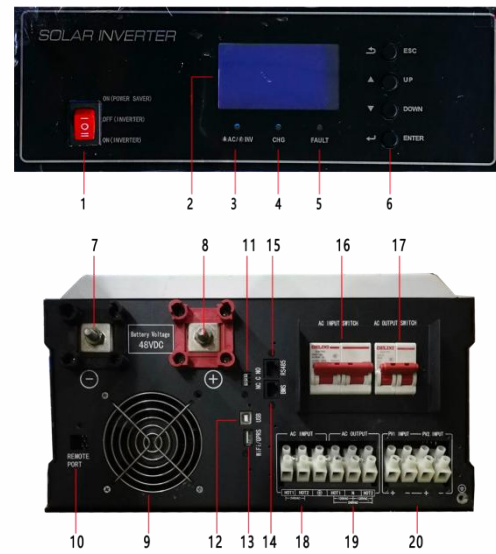

## Model No.

- SW-SPS6KW
- SW-SPS8KW
- SW-SPS10KW

- |                         |                           |
|-------------------------|---------------------------|
| 1.ON/OFF power switch   | 11. Dry contact           |
| 2. LCD display          | 12. USB port              |
| 3. Status indicator     | 13. WiFi/GPRS device port |
| 4. Charging indicator   | 14. BMS                   |
| 5. Fault indicator      | 15. RS485                 |
| 6. Function buttons     | 16. AC input switch       |
| 7. Battery “-”          | 17. AC output switch      |
| 8. Battery “+”          | 18. AC input              |
| 9. Fan                  | 19. AC output             |
| 10. Remote control port | 20. PV input              |

## Technical Data

Model No.	SW-SPS6KW	SW-SPS8KW	SW-SPS10KW
Solar Panel Power	12x320Wp	16x320Wp	20x320Wp
Lead-acid /GEL Battery	14.4KWh	17.28KWh	19.2KWh
Rated Power	6KVA/6KW	8KVA/8KW	10KVA/10KW
Surge Rating	18KVA	24KVA	30KVA
Max. Solar Charge	MPPT 80A	MPPT 120A	MPPT 120A
Max.AC Charge	60A	70A	80A
Input Voltage	AC 220V/230V 50Hz		
Output Voltage	AC 220V/230V 50Hz		
Protection	Surge, Reverse polarity, Overload, Short circuit ,etc.		
Operating Temperature	Discharge: -20°C ~50°C , Charge: 0°C~50°C		
IP Rating	IP22		
Inverter Size	650*380*225mm		
Battery Cabinet Ref.	80×65×85 cm	90×90×80 cm	90×90×80 cm
Weight(Ref.)	675Kgs	970Kgs	1315Kgs
20GP	15 sets	12 sets	10 sets